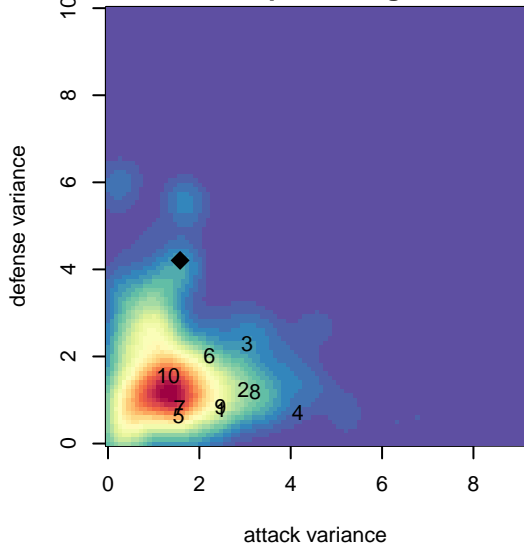

XiFA 2018 B99

XiFA Academy
Mead, WA
B99 total strength=1161
attack=3.97 defense=3.07
fall league = PSPL-Inland U16

alt names used:
XiFA 2018

Venues played:
2014 HotShot U14
2014 River City Cup High School U18
2014 Les Schwab NW Cup HS Challenge U16
2014 PSPL-Inland U16

**attack and defense variance (black dot)
relative to other teams
and top 10 in region**

**attack and defense rating
relative to others at age
and all opponents in last 13 months**

Performance relative to 13 month average