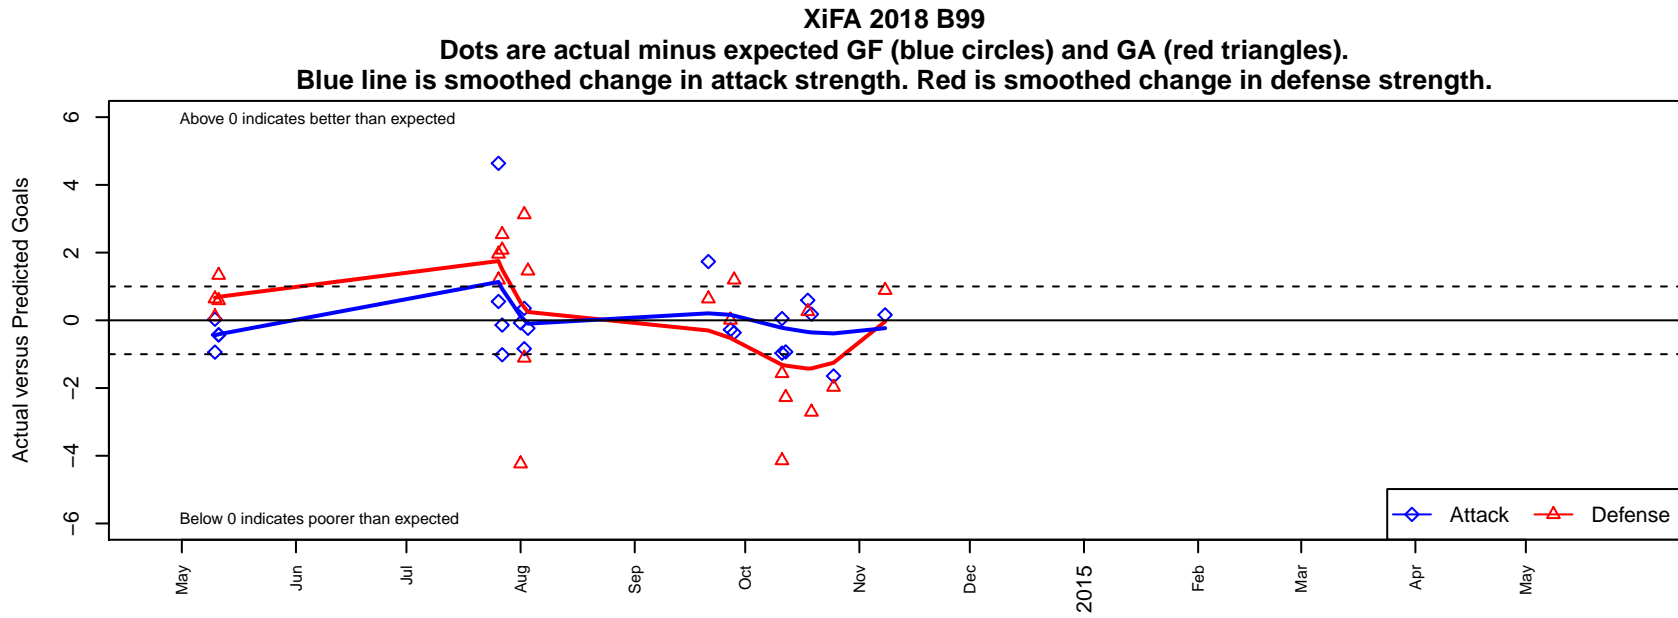

XiFA 2018 B99

XiFA Academy
Mead, WA
B99 total strength=1161
attack=3.97 defense=3.07
fall league = PSPL-Inland U16

alt names used:
XiFA 2018

Venues played:
2014 HotShot U14
2014 River City Cup High School U18
2014 Les Schwab NW Cup HS Challenge U16
2014 PSPL-Inland U16

**attack and defense variance (black dot)
relative to other teams
and top 10 in region**

**attack and defense rating
relative to others at age
and all opponents in last 13 months**

Performance relative to 13 month average