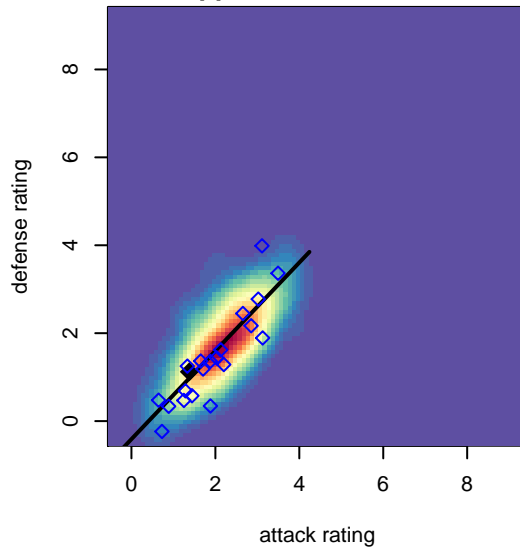

XiFA 2018 B99

XiFA Academy
Mead, WA
B99 total strength=1161
attack=3.97 defense=3.07
fall league = PSPL-Inland U16

alt names used:
XiFA 2018

Venues played:
2014 HotShot U14
2014 River City Cup High School U18
2014 Les Schwab NW Cup HS Challenge U16
2014 PSPL-Inland U16

**attack and defense variance (black dot)
relative to other teams
and top 10 in region**

**attack and defense rating
relative to others at age
and all opponents in last 13 months**

Performance relative to 13 month average