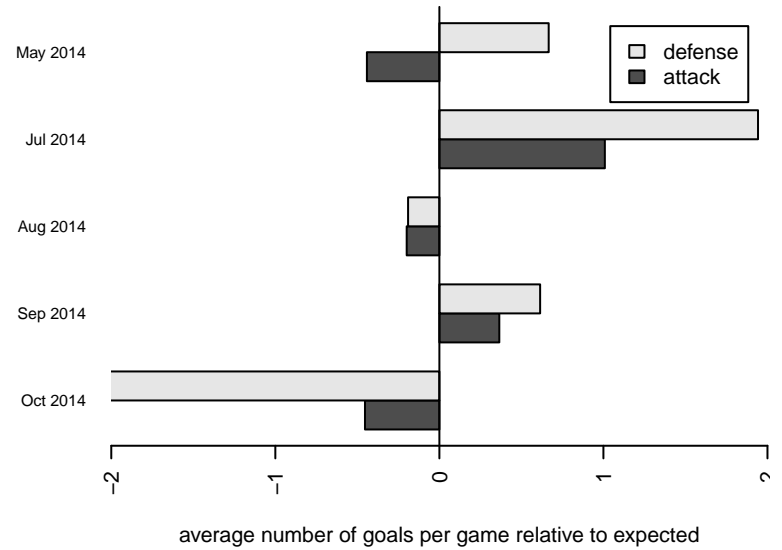

Performance relative to 13 month average