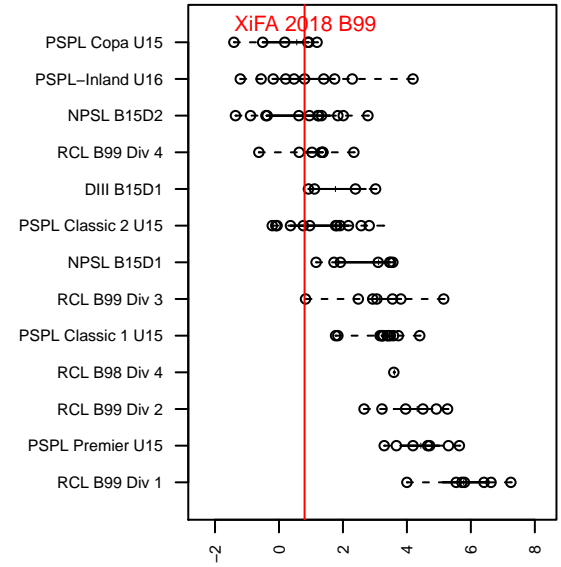

XiFA 2018 B99

XiFA Academy
Mead, WA
B99 total strength=1161
attack=3.97 defense=3.07
fall league = PSPL-Inland U16

alt names used:
XiFA 2018

Venues played:
2014 HotShot U14
2014 River City Cup High School U18
2014 Les Schwab NW Cup HS Challenge U16
2014 PSPL-Inland U16

**attack and defense variance (black dot)
relative to other teams
and top 10 in region**

**attack and defense rating
relative to others at age
and all opponents in last 13 months**

Performance relative to 13 month average